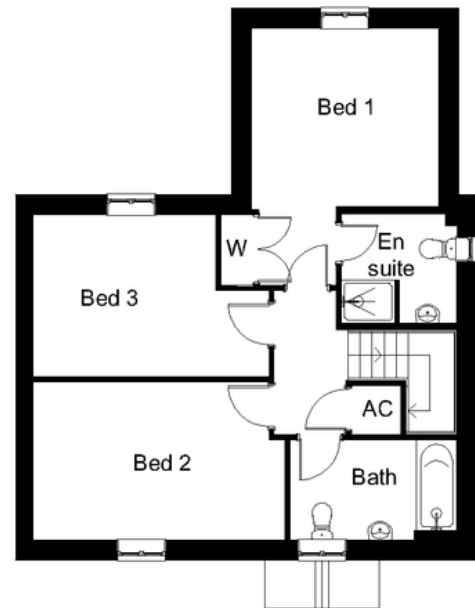

Plot 6 | Homefield, Little Houghton

£ Not Released  3 Bedrooms

ABOUT THIS PROPERTY

- Open plan kitchen/dining room
- Living room
- Utility room
- Downstairs WC
- Bed 1 with en suite shower room
- Fibre broadband - up to 1 Gbps
- Air source heat pump, underfloor heating to the ground floor and radiators to upper floor
- Double garage

GROUND FLOOR DIMENSIONS

- Living room 6.1m x 3.9m
- Kitchen 3.5m x 3.4m min
- Dining 4m x 2.5m
- Utility 2.4m x 2m
- WC 1.8m x 1.4m

FIRST FLOOR DIMENSIONS

- Bedroom 1 3.5m min x 3.3m min (excluding wardrobe)
- En suite 2.1m x 2m
- Bedroom 2 4.7m max x 3m
- Bedroom 3 4.4m max x 3m
- Bathroom 3.1m x 1.8m