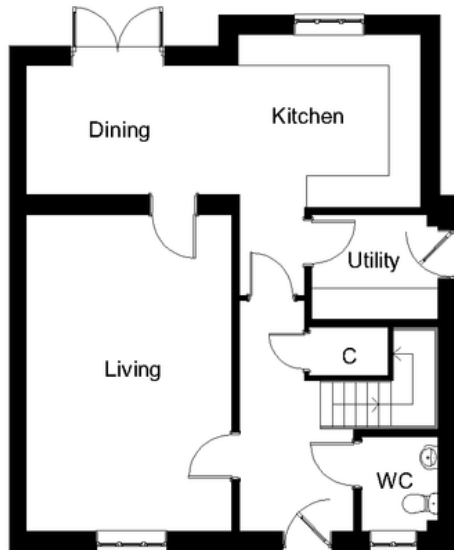

Plot 6 | Homefield, Little Houghton

£ Not Released  3 Bedrooms

ABOUT THIS PROPERTY

- Open plan kitchen/dining room
- Living room
- Utility room
- Downstairs WC
- Bed 1 with en suite shower room
- Fibre broadband - up to 1 Gbps
- Air source heat pump, underfloor heating to the ground floor and radiators to upper floor
- Double garage

INCLUDED AS STANDARD

- Choice of Symphony kitchen units with quartz worktops and upstand*
 - Integrated NEFF (or equivalent) kitchen appliances (single oven, combination oven, fridge/freezer, induction hob, hood & dishwasher)
 - Choice of sanitary ware from Ideal Standard*
 - Choice of Porcelanosa ceramic wall & floor tiles to WC, kitchen, bathroom & en suites*
 - Choice of wall paint colours*
 - Chrome towel rails to all bathrooms
 - Superfast FTTP broadband available with speeds up to 1 Gbps
 - Alarm to house and garage
 - EV charging point
 - Turf to front and rear gardens
 - Outside tap
- * subject to stage of construction

GROUND FLOOR DIMENSIONS

- Living room 6.1m x 3.9m
- Kitchen 3.5m x 3.4m min
- Dining 4m x 2.5m
- Utility 2.4m x 2m
- WC 1.8m x 1.4m

FIRST FLOOR DIMENSIONS

- Bedroom 1 3.5m min x 3.3m min (excluding wardrobe)
- En suite 2.1m x 2m
- Bedroom 2 4.7m max x 3m
- Bedroom 3 4.4m max x 3m
- Bathroom 3.1m x 1.8m