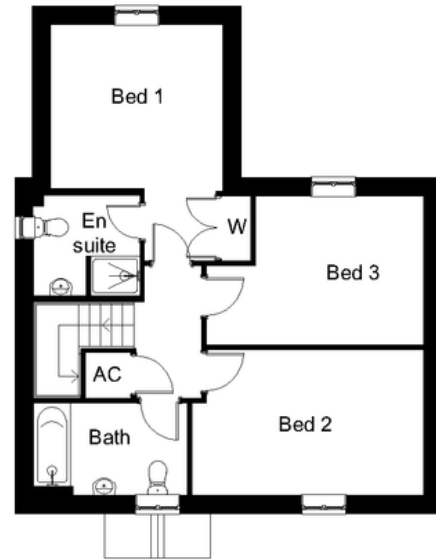

Plot 7 | Homefield, Little Houghton

£ Not Released  3 Bedrooms

ABOUT THIS PROPERTY

- Open plan kitchen/dining room
- Living room
- Utility room
- Downstairs WC
- Bed 1 with en suite shower room
- Fibre broadband - up to 1 Gbps
- Air source heat pump, underfloor heating to the ground floor and radiators to upper floor
- Integral garage

GROUND FLOOR DIMENSIONS

- Living room 6.1m x 3.9m
- Kitchen 3.5m x 3.4m min
- Dining 4m x 2.5m
- Utility 2.4m x 2m
- WC 1.8m x 1.4m

FIRST FLOOR DIMENSIONS

- Bedroom 1 3.5m min x 3.3m min (excluding wardrobe)
- En suite 2.1m x 2m
- Bedroom 2 4.7m max x 3m
- Bedroom 3 4.4m max x 3m
- Bathroom 3.1m x 1.8m