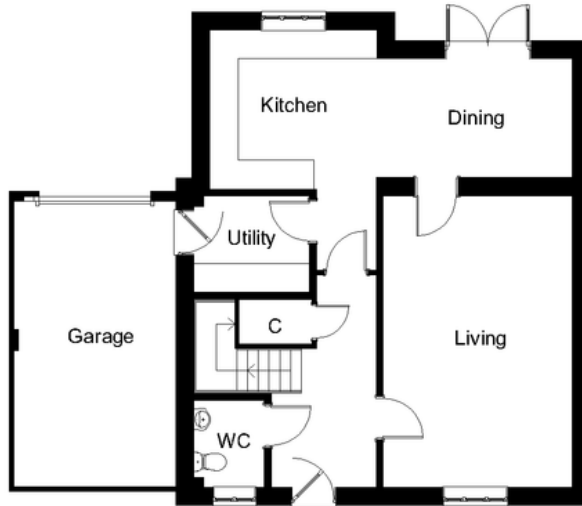

Plot 7 | Homefield, Little Houghton

£ Not Released  3 Bedrooms

ABOUT THIS PROPERTY

- Open plan kitchen/dining room
- Living room
- Utility room
- Downstairs WC
- Bed 1 with en suite shower room
- Fibre broadband - up to 1 Gbps
- Air source heat pump, underfloor heating to the ground floor and radiators to upper floor
- Integral garage

INCLUDED AS STANDARD

- Choice of Symphony kitchen units with quartz worktops and upstand*
 - Integrated NEFF (or equivalent) kitchen appliances (single oven, combination oven, fridge/freezer, induction hob, hood & dishwasher)
 - Choice of sanitary ware from Ideal Standard*
 - Choice of Porcelanosa ceramic wall & floor tiles to WC, kitchen, bathroom & en suites*
 - Choice of wall paint colours*
 - Chrome towel rails to all bathrooms
 - Superfast FTTP broadband available with speeds up to 1 Gbps
 - Alarm to house and garage
 - EV charging point
 - Turf to front and rear gardens
 - Outside tap
- * subject to stage of construction

GROUND FLOOR DIMENSIONS

- Living room 6.1m x 3.9m
- Kitchen 3.5m x 3.4m min
- Dining 4m x 2.5m
- Utility 2.4m x 2m
- WC 1.8m x 1.4m

FIRST FLOOR DIMENSIONS

- Bedroom 1 3.5m min x 3.3m min (excluding wardrobe)
- En suite 2.1m x 2m
- Bedroom 2 4.7m max x 3m
- Bedroom 3 4.4m max x 3m
- Bathroom 3.1m x 1.8m